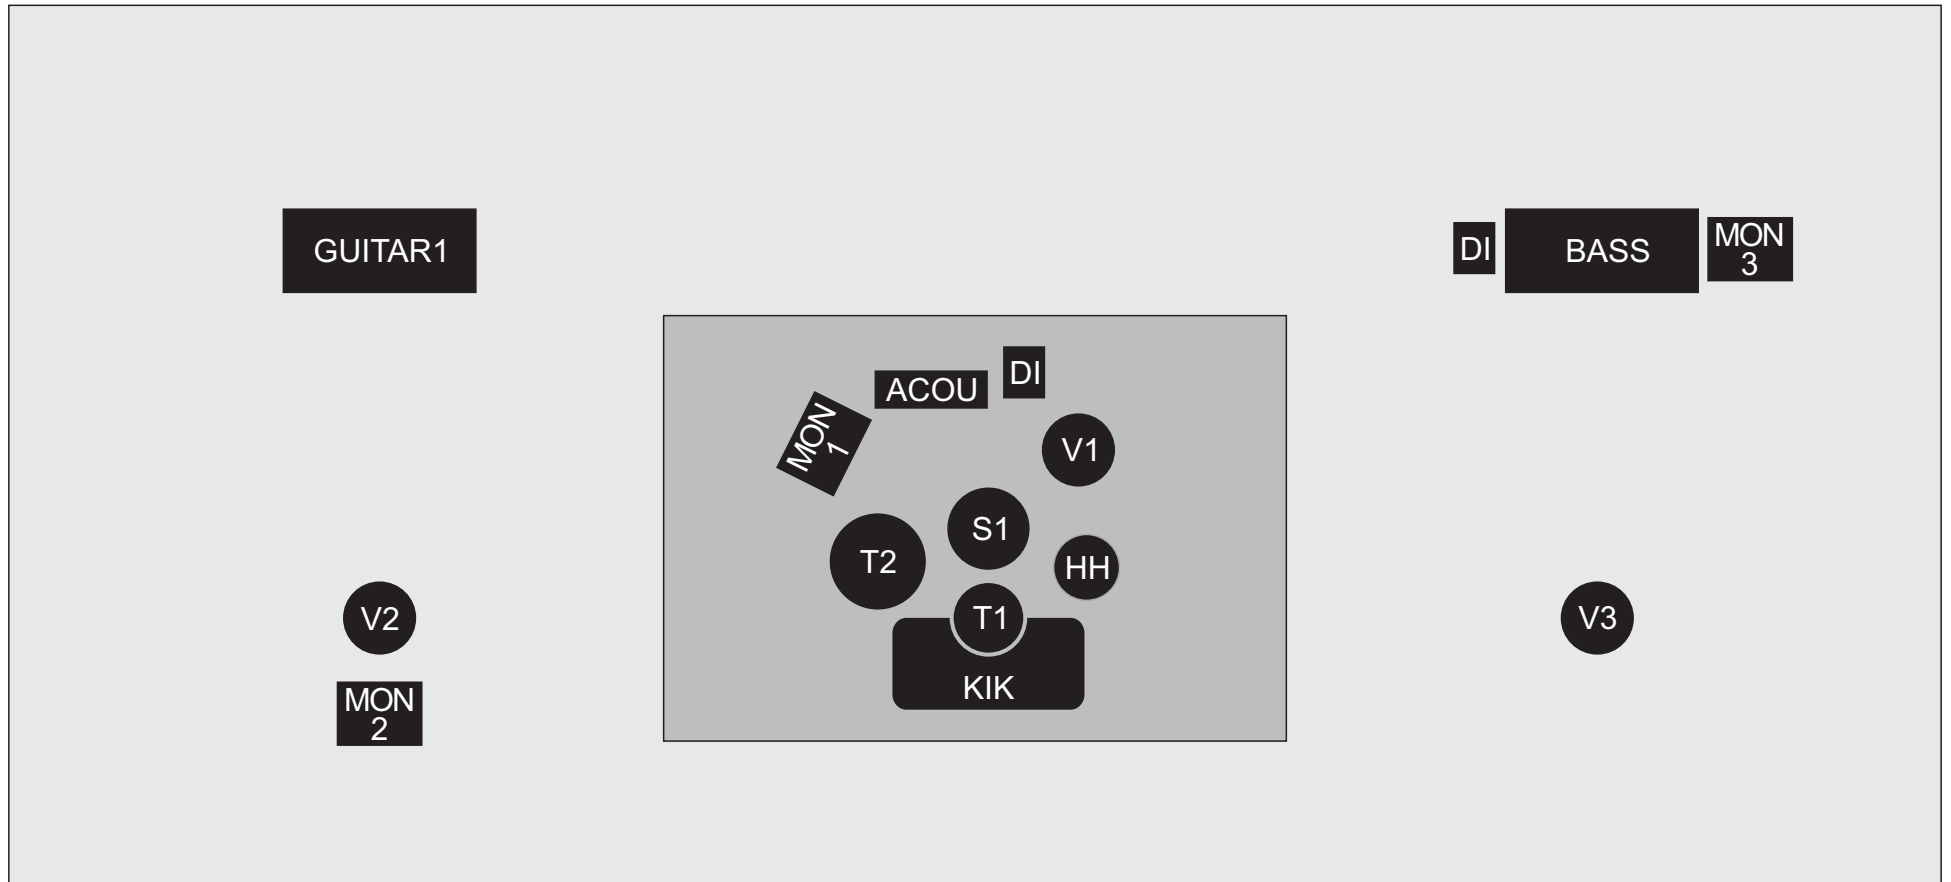

BONE YARD STAGE

225

GUITAR1 - MIC
BASS - DI BOX (also has direct line)
ACOUSTIC BEHIND KIT - DI BOX

MON1 - WEDGE
MON2 - WEDGE
MON3 - IN EARS

VOX1 - MIC
VOX2 - MIC
VOX3 - MIC

T1,2 - MIC
S1 - MIC
HH - MIC
KIK - MIC
2 OVER HEADS FOR CYMBALS AND RIDE